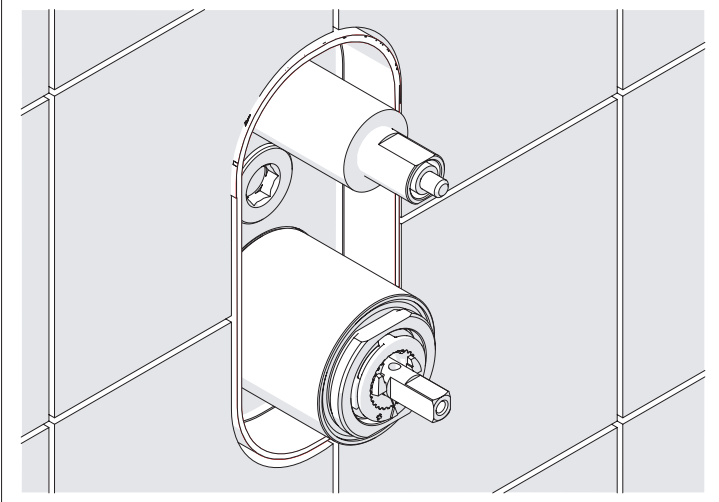

2

OFF

! (Water symbol with slash)